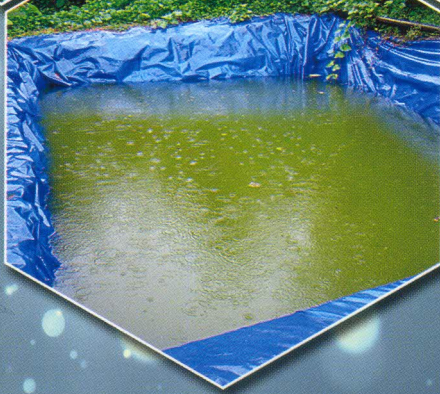

JALKUND

Low Cost Rain water
harvesting Structure

Krishi Vigyan Kendra Dimapur
ICAR (RC) for NEH Region
Nagaland Centre, Jharnapani
Medziphema-797106, Nagaland